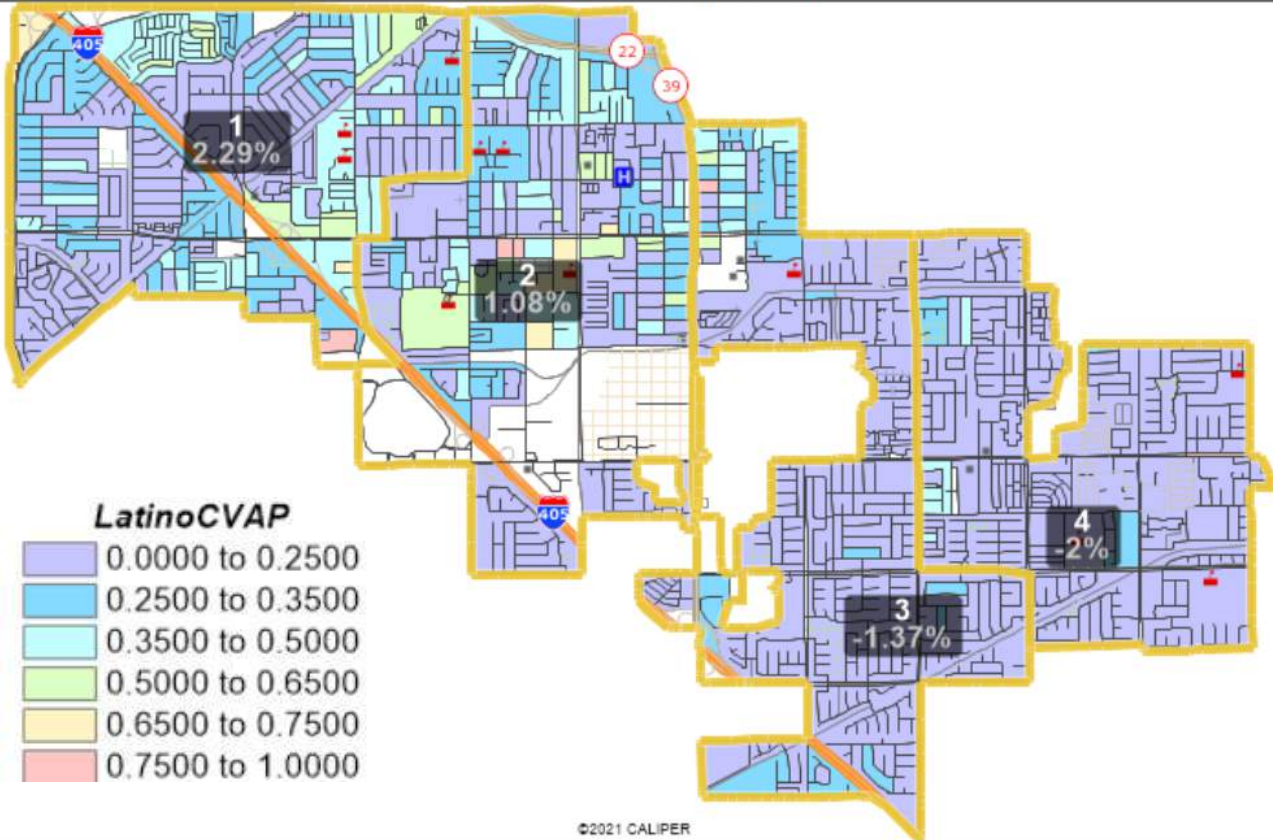

TERRY RAINS CALIPER MAP TITUDE MAP 1 **FOUR DISTRICTS**

Refer to the following pages to see:

Close-up images of each district in this map showing street names and landmarks

Latino and Asian Citizen Voting Age Population Distribution Maps

Maptitude's unassigned area and contiguous checks

Maptitude's population summary and compactness reports

TERRY RAINS CALIPER MAP TITUDE MAP 1 **FOUR DISTRICTS** CLOSE UP OF EACH DISTRICT SHOWING STREETS

District 1 of 4

District 2 of 4

District 3 of 4

District 4 of 4

Terry Rains Map 1 FOUR Districts - TerryR

Terry Rains Map 1 FOUR Districts - TerryR

TERRY RAINS CALIPER MAP TITUDE MAP 1 **FOUR DISTRICTS** UNASSIGNED CONTIGUOUS AND POPULATION CHECKS

maps.redistricting.online says
There are no Unassigned Areas

OK

Terry Rains Map 1 FOUR Districts - TerryR

maps.redistricting.online says
All Districts are contiguous

OK

Terry Rains Map 1 FOUR Districts - TerryR