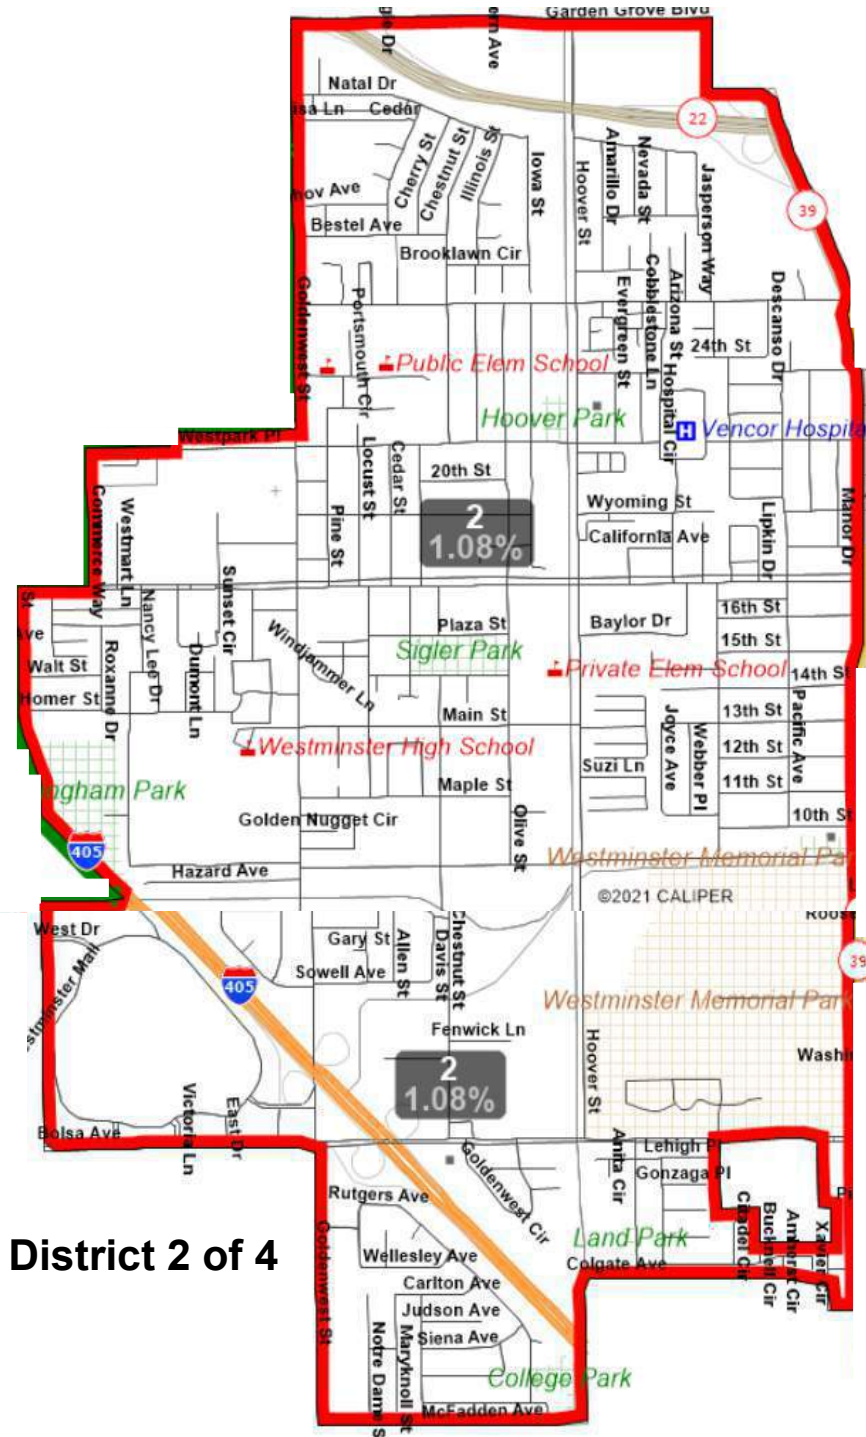

TERRY RAINS CALIPER MAP TITUDE MAP 1 **FOUR DISTRICTS**

Refer to the following pages to see:

Close-up images of each district in this map showing street names and landmarks

Latino and Asian Citizen Voting Age Population Distribution Maps

Maptitude's unassigned area and contiguous checks

Maptitude's population summary and compactness reports

TERRY RAINS CALIPER MAP TITUDE MAP 1 **FOUR DISTRICTS** CLOSE UP OF EACH DISTRICT SHOWING STREETS

District 1 of 4

District 2 of 4

District 3 of 4

District 4 of 4

Terry Rains Map 1 FOUR Districts - TerryR

Terry Rains Map 1 FOUR Districts - TerryR

TERRY RAINS CALIPER MAP TITUDE MAP 1 **FOUR DISTRICTS** UNASSIGNED CONTIGUOUS AND POPULATION CHECKS

maps.redistricting.online says
There are no Unassigned Areas

OK

Terry Rains Map 1 FOUR Districts - TerryR

maps.redistricting.online says
All Districts are contiguous

OK

Terry Rains Map 1 FOUR Districts - TerryR