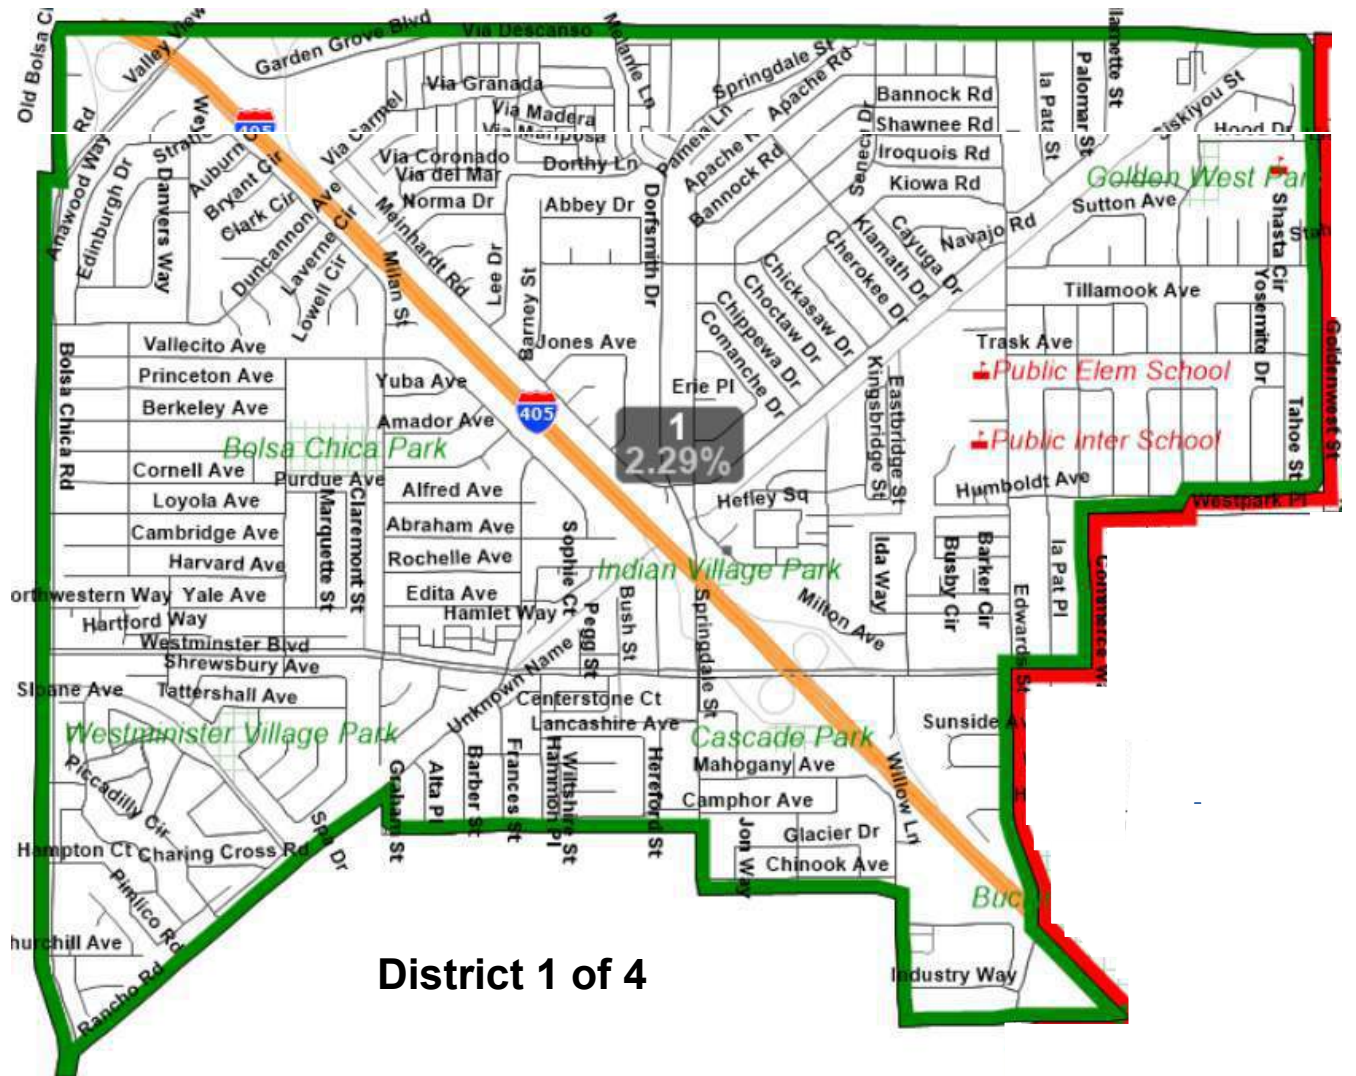

TERRY RAINS CALIPER MAP TITUDE MAP 1 **FOUR DISTRICTS**

Refer to the following pages to see:

Close-up images of each district in this map showing street names and landmarks

Latino and Asian Citizen Voting Age Population Distribution Maps

Maptitude's unassigned area and contiguous checks

Maptitude's population summary and compactness reports

TERRY RAINS CALIPER MAP TITUDE MAP 1 **FOUR DISTRICTS** CLOSE UP OF EACH DISTRICT SHOWING STREETS

District 1 of 4

District 2 of 4

District 3 of 4

District 4 of 4

Terry Rains Map 1 FOUR Districts - TerryR

Terry Rains Map 1 FOUR Districts - TerryR

TERRY RAINS CALIPER MAP TITUDE MAP 1 **FOUR DISTRICTS** UNASSIGNED CONTIGUOUS AND POPULATION CHECKS

User: TerryR

Plan Name: Terry Rains Map 1 FOUR Districts

Plan Type: City

Population Summary

Sunday, January 23, 2022

District	Population	Deviation	% Devn.	Hispanic	White	AsianAmer [CVAP Latino]	[CVAP Asian-Amer]
1	23,292	521	2.29%	7,055	8,150	6,904	4,193
2	23,018	247	1.08%	8,372	3,439	10,431	3,650
3	22,458	-313	-1.37%	3,800	3,816	14,248	2,165
4	22,315	-456	-2.00%	3,192	2,596	16,014	1,383