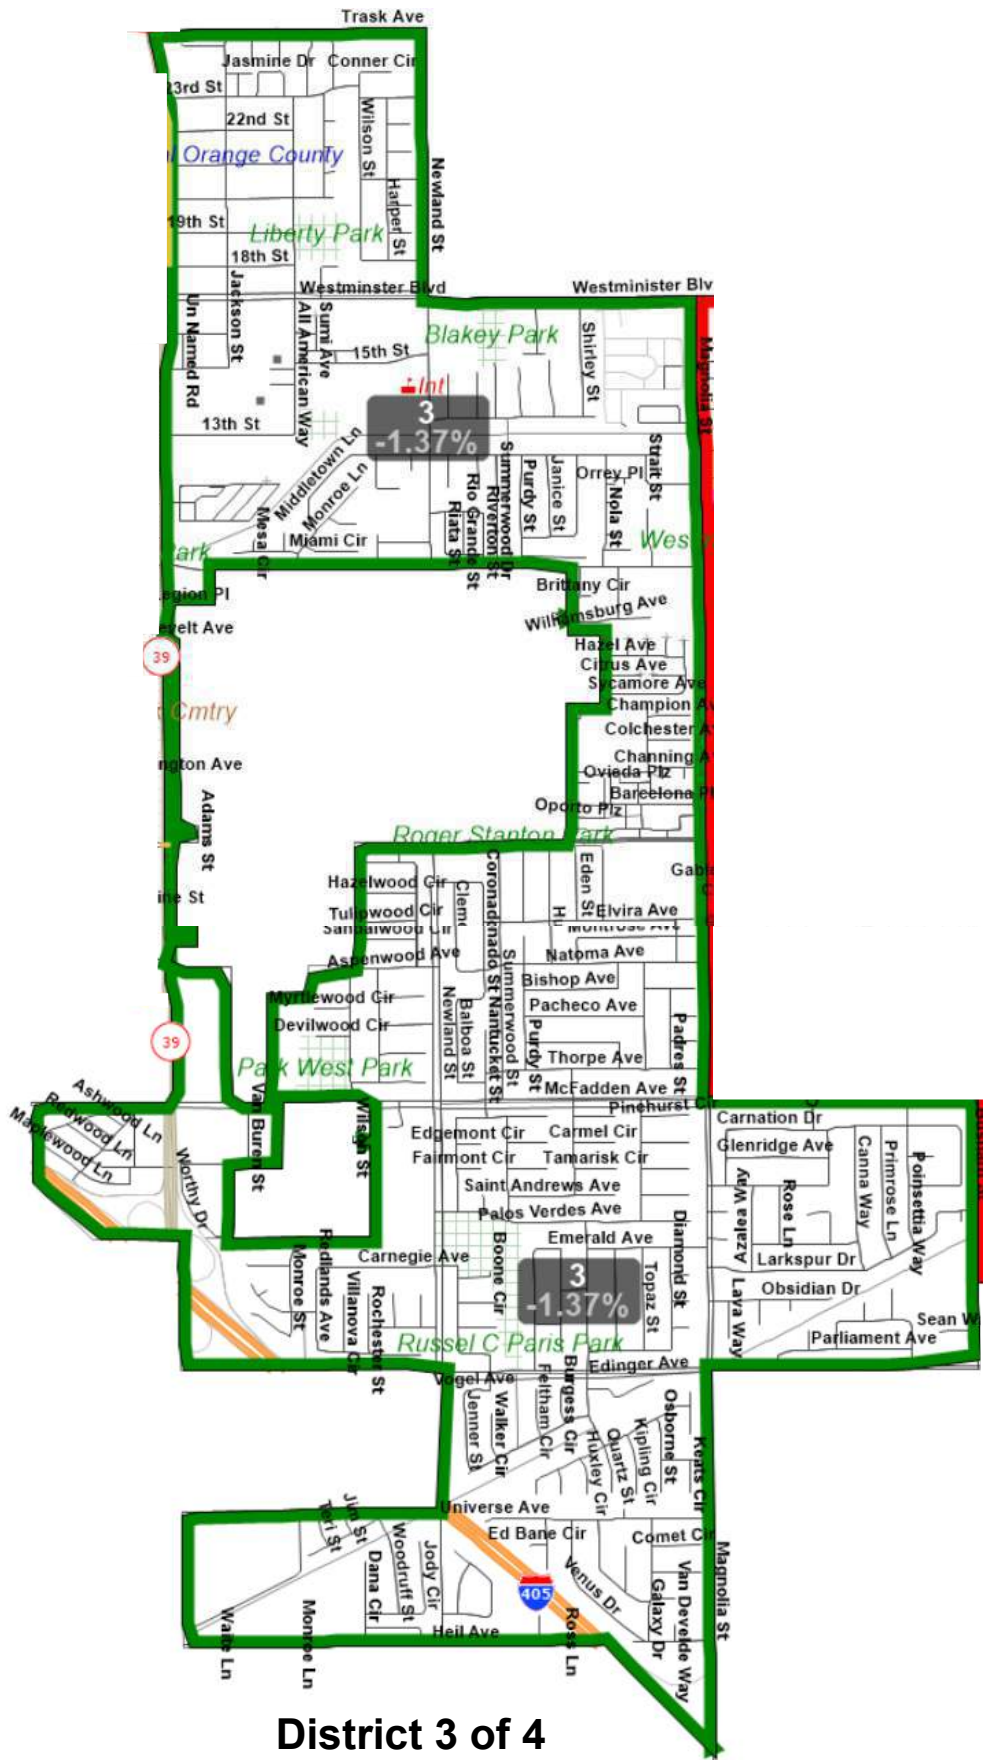

TERRY RAINS CALIPER MAP TITUDE MAP 1 **FOUR DISTRICTS**

Refer to the following pages to see:

Close-up images of each district in this map showing street names and landmarks

Latino and Asian Citizen Voting Age Population Distribution Maps

Maptitude's unassigned area and contiguous checks

Maptitude's population summary and compactness reports

TERRY RAINS CALIPER MAP TITUDE MAP 1 **FOUR DISTRICTS** CLOSE UP OF EACH DISTRICT SHOWING STREETS

District 1 of 4

District 2 of 4

District 3 of 4

District 4 of 4

Terry Rains Map 1 FOUR Districts - TerryR

Terry Rains Map 1 FOUR Districts - TerryR

TERRY RAINS CALIPER MAP TITUDE MAP 1 **FOUR DISTRICTS** UNASSIGNED CONTIGUOUS AND POPULATION CHECKS

maps.redistricting.online says
There are no Unassigned Areas

OK

Terry Rains Map 1 FOUR Districts - TerryR

maps.redistricting.online says
All Districts are contiguous

OK

Terry Rains Map 1 FOUR Districts - TerryR