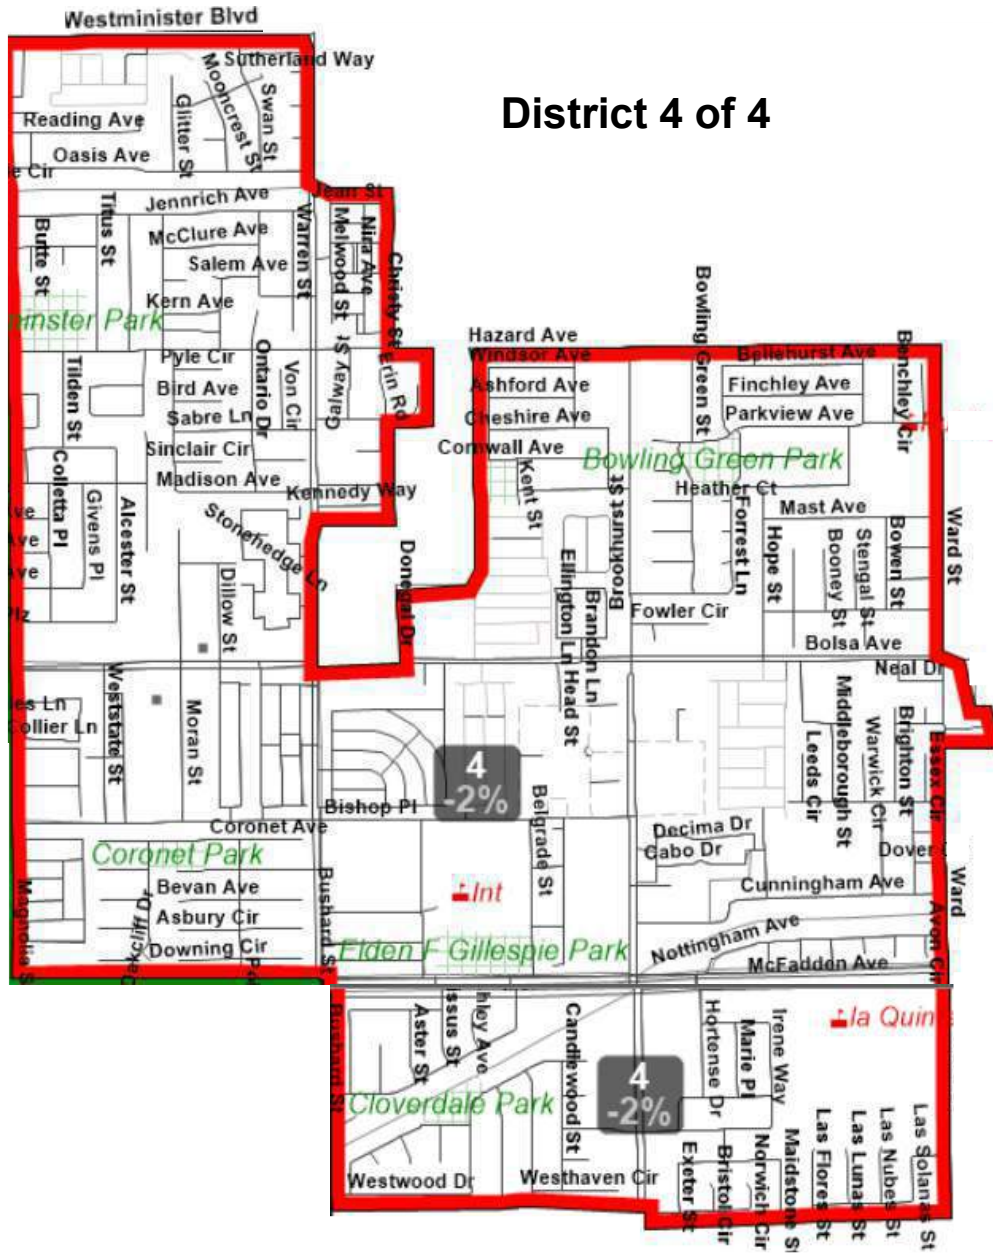

TERRY RAINS CALIPER MAP TITUDE MAP 1 **FOUR DISTRICTS**

Refer to the following pages to see:

Close-up images of each district in this map showing street names and landmarks

Latino and Asian Citizen Voting Age Population Distribution Maps

Maptitude's unassigned area and contiguous checks

Maptitude's population summary and compactness reports

TERRY RAINS CALIPER MAP TITUDE MAP 1 **FOUR DISTRICTS** CLOSE UP OF EACH DISTRICT SHOWING STREETS

District 1 of 4

District 2 of 4

District 3 of 4

District 4 of 4

Terry Rains Map 1 FOUR Districts - TerryR

Terry Rains Map 1 FOUR Districts - TerryR

TERRY RAINS CALIPER MAP TITUDE MAP 1 **FOUR DISTRICTS** UNASSIGNED CONTIGUOUS AND POPULATION CHECKS

maps.redistricting.online says
There are no Unassigned Areas

OK

Terry Rains Map 1 FOUR Districts - TerryR

maps.redistricting.online says
All Districts are contiguous

OK

Terry Rains Map 1 FOUR Districts - TerryR