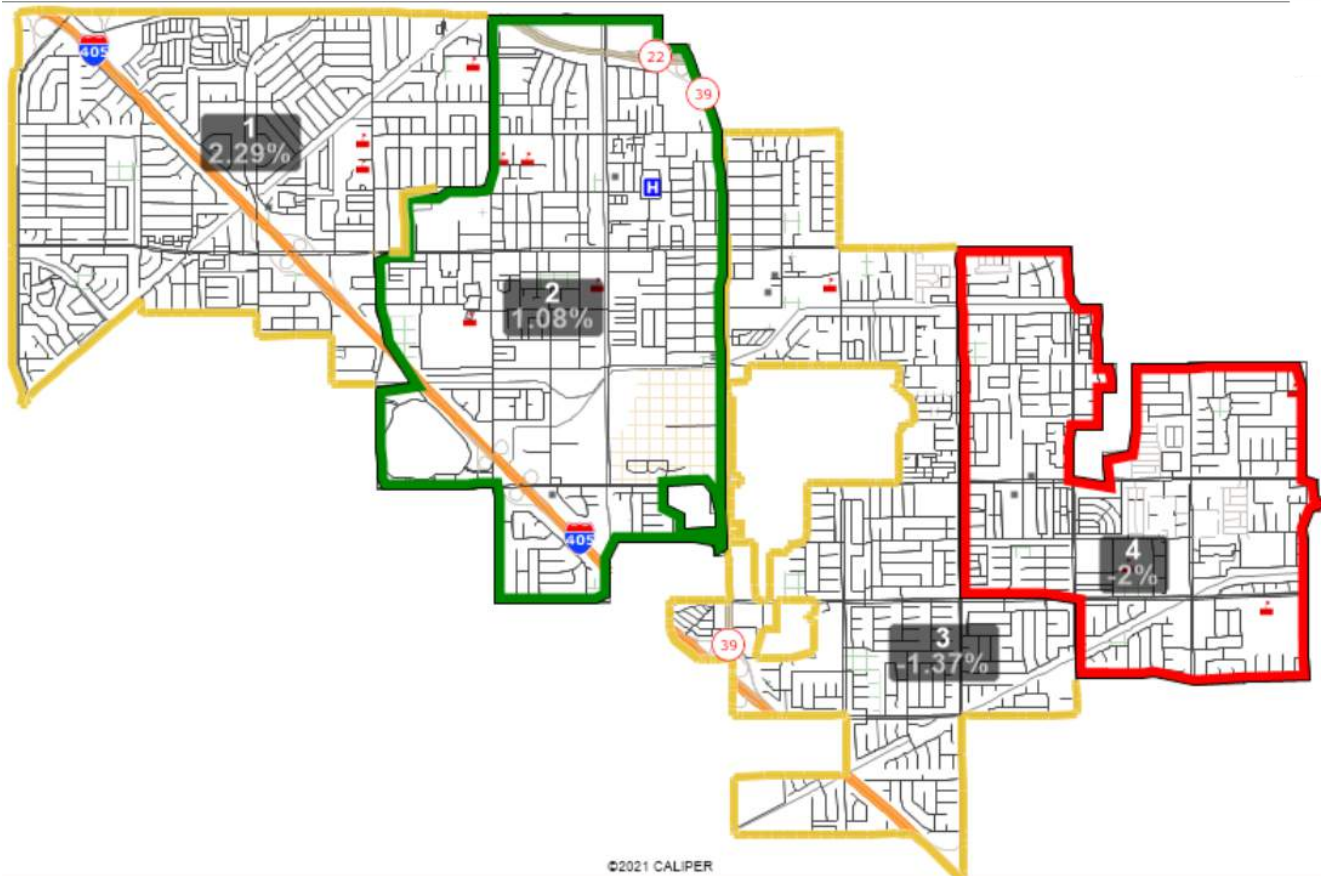

TERRY RAINS CALIPER MAP TITUDE MAP 1 **FOUR DISTRICTS**

Refer to the following pages to see:

Close-up images of each district in this map showing street names and landmarks

Latino and Asian Citizen Voting Age Population Distribution Maps

Maptitude's unassigned area and contiguous checks

Maptitude's population summary and compactness reports

TERRY RAINS CALIPER MAP TITUDE MAP 1 **FOUR DISTRICTS** CLOSE UP OF EACH DISTRICT SHOWING STREETS

District 1 of 4

District 2 of 4

District 3 of 4

District 4 of 4

Terry Rains Map 1 FOUR Districts - TerryR

Terry Rains Map 1 FOUR Districts - TerryR

TERRY RAINS CALIPER MAP TITUDE MAP 1 **FOUR DISTRICTS** UNASSIGNED CONTIGUOUS AND POPULATION CHECKS

maps.redistricting.online says
There are no Unassigned Areas

OK

Terry Rains Map 1 FOUR Districts - TerryR

maps.redistricting.online says
All Districts are contiguous

OK

Terry Rains Map 1 FOUR Districts - TerryR