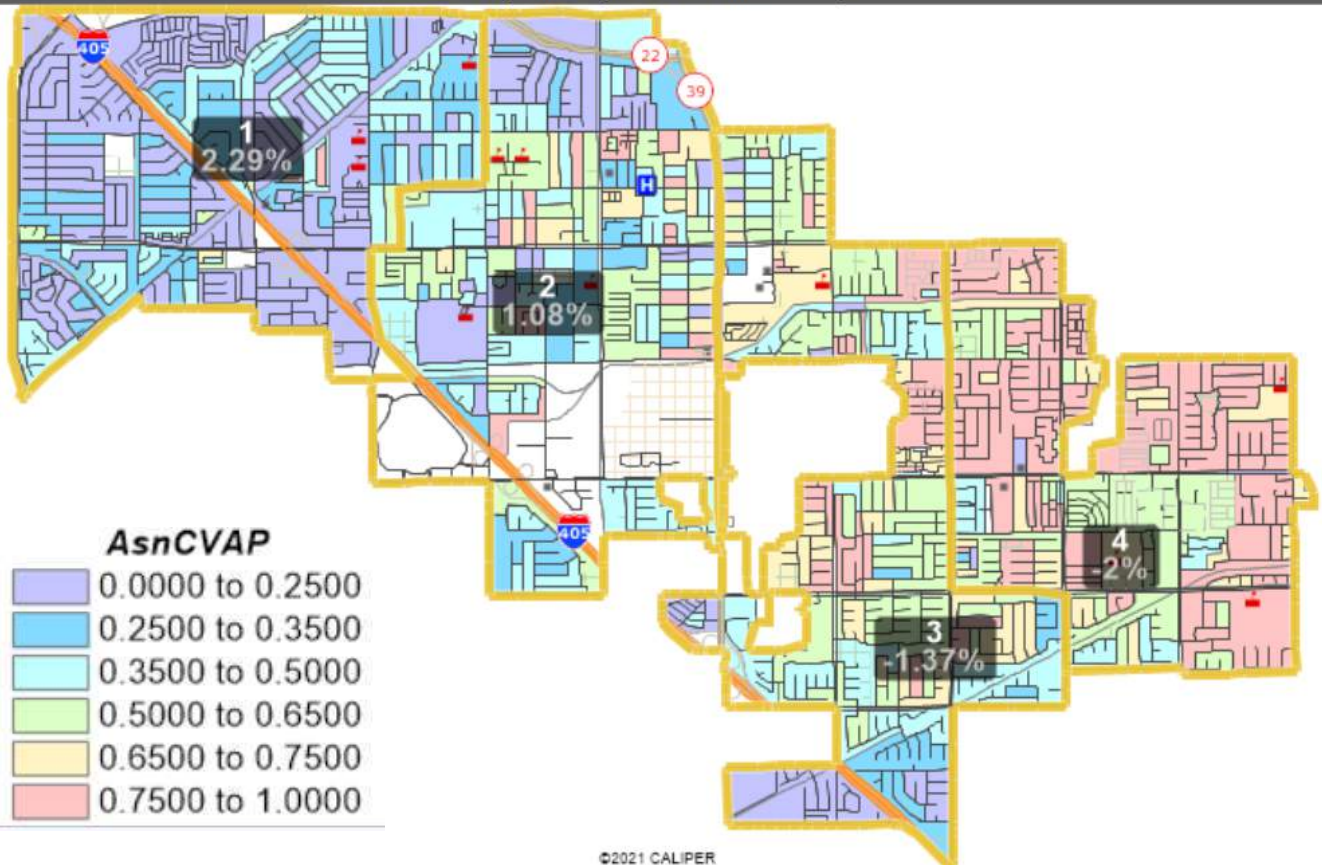

TERRY RAINS CALIPER MAP TITUDE MAP 1 **FOUR DISTRICTS**

Refer to the following pages to see:

Close-up images of each district in this map showing street names and landmarks

Latino and Asian Citizen Voting Age Population Distribution Maps

Maptitude's unassigned area and contiguous checks

Maptitude's population summary and compactness reports

TERRY RAINS CALIPER MAP TITUDE MAP 1 **FOUR DISTRICTS** CLOSE UP OF EACH DISTRICT SHOWING STREETS

District 1 of 4

District 2 of 4

District 3 of 4

District 4 of 4

Terry Rains Map 1 FOUR Districts - TerryR

Terry Rains Map 1 FOUR Districts - TerryR

TERRY RAINS CALIPER MAP TITUDE MAP 1 **FOUR DISTRICTS** UNASSIGNED CONTIGUOUS AND POPULATION CHECKS

maps.redistricting.online says
There are no Unassigned Areas

OK

Terry Rains Map 1 FOUR Districts - TerryR

maps.redistricting.online says
All Districts are contiguous

OK

Terry Rains Map 1 FOUR Districts - TerryR