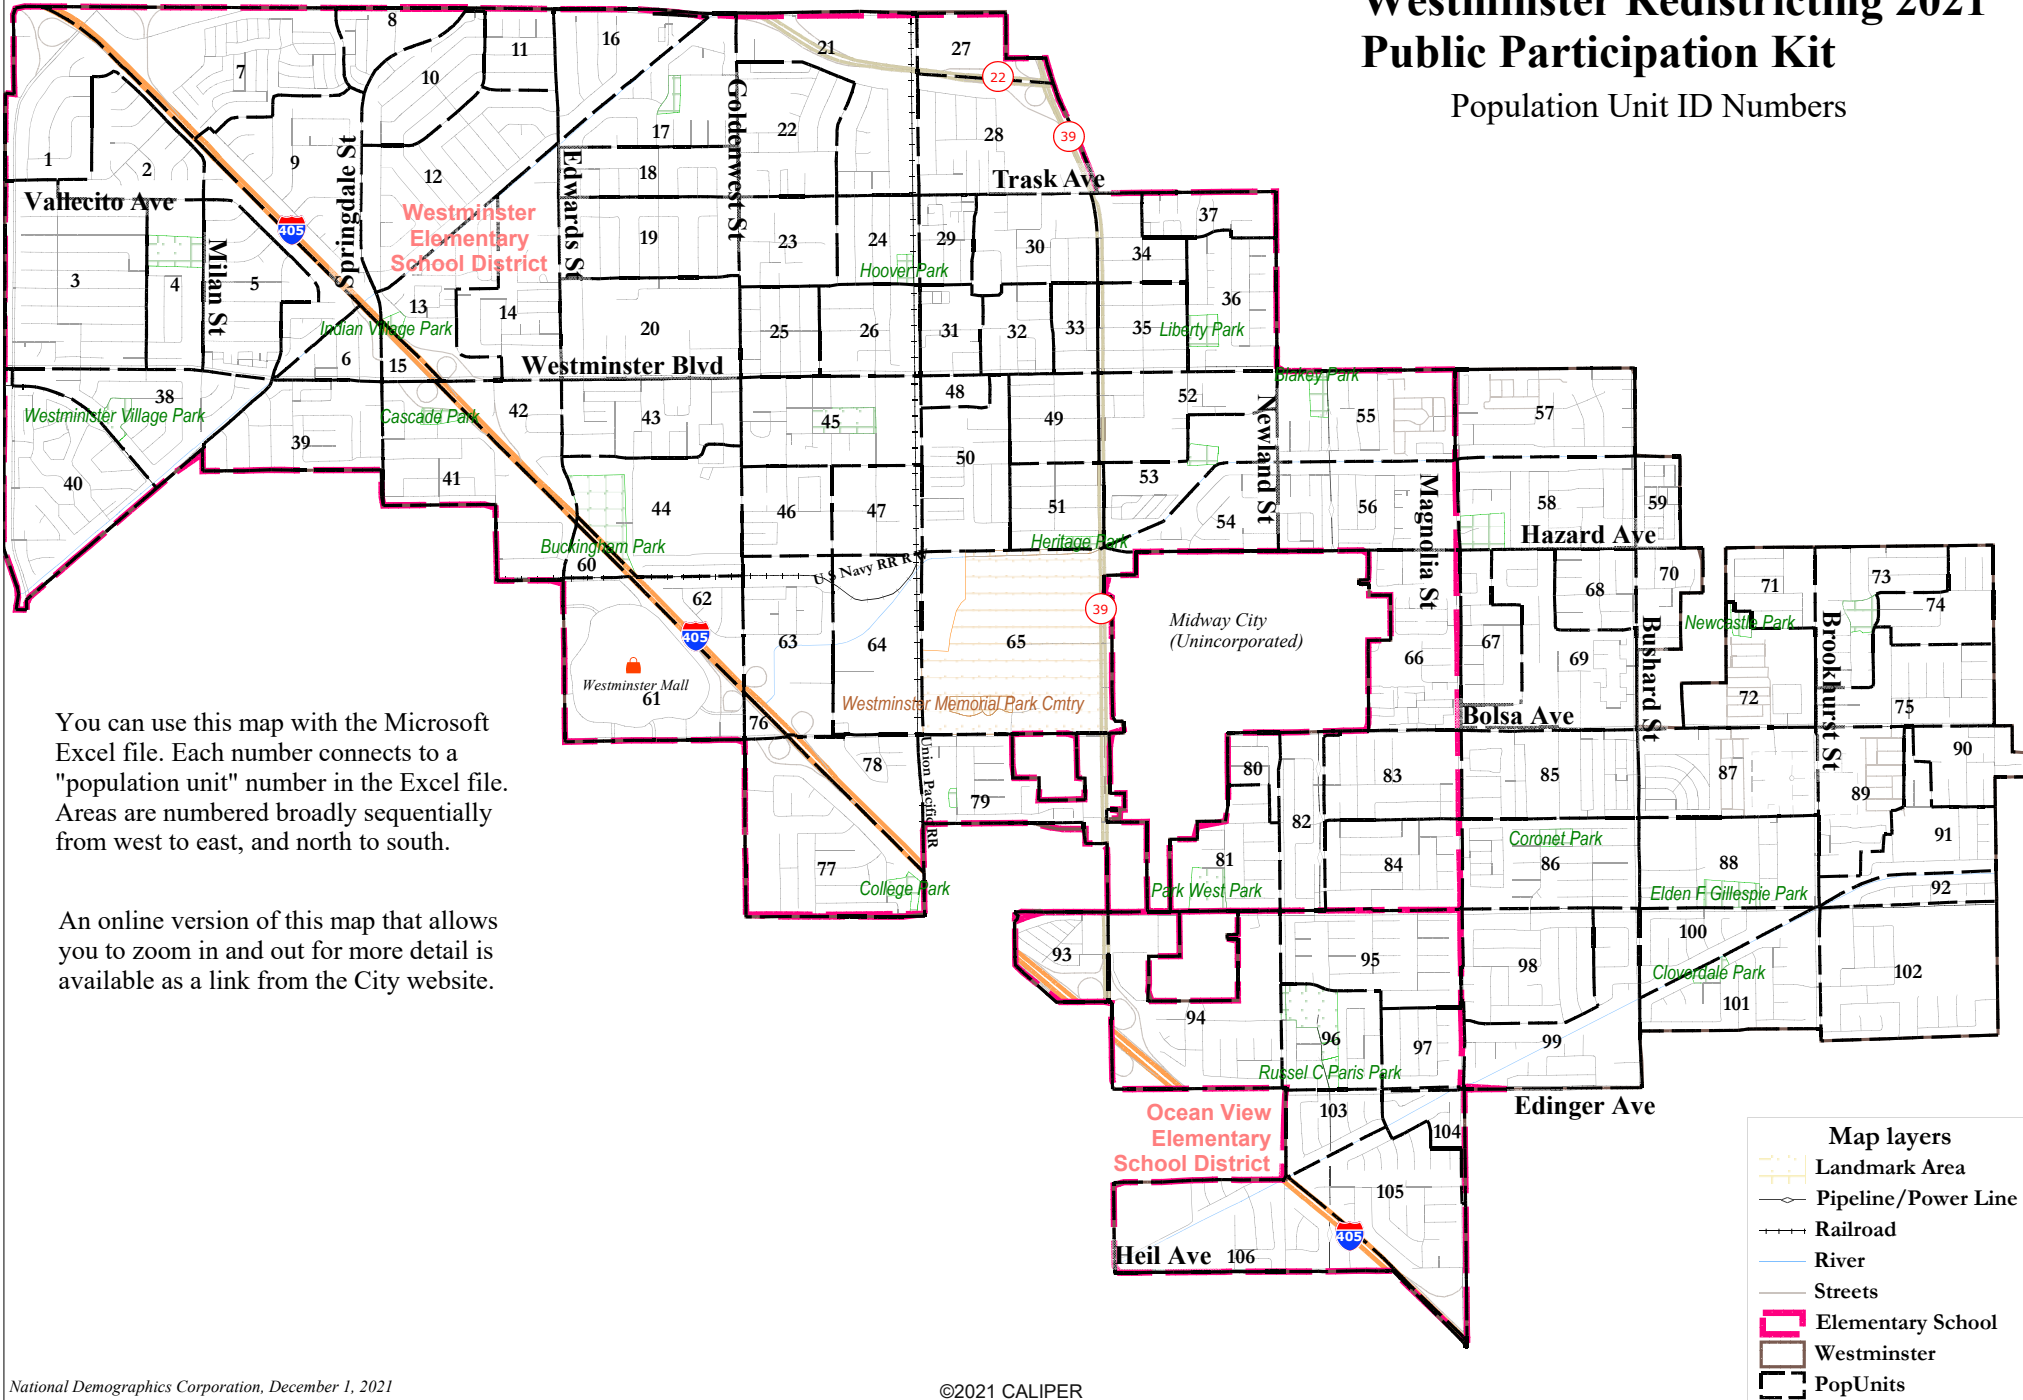

Westminster Redistricting 2021 Public Participation Kit

Population Unit ID Numbers

You can use this map with the Microsoft Excel file. Each number connects to a "population unit" number in the Excel file. Areas are numbered broadly sequentially from west to east, and north to south.

An online version of this map that allows you to zoom in and out for more detail is available as a link from the City website.